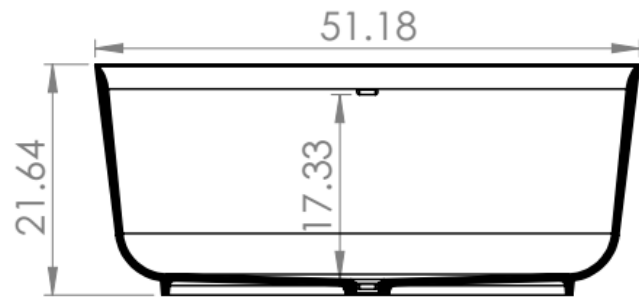

# Andaz Tub 51x22

SECTION D-D

SECTION E-E

Tub Weight: 200lbs