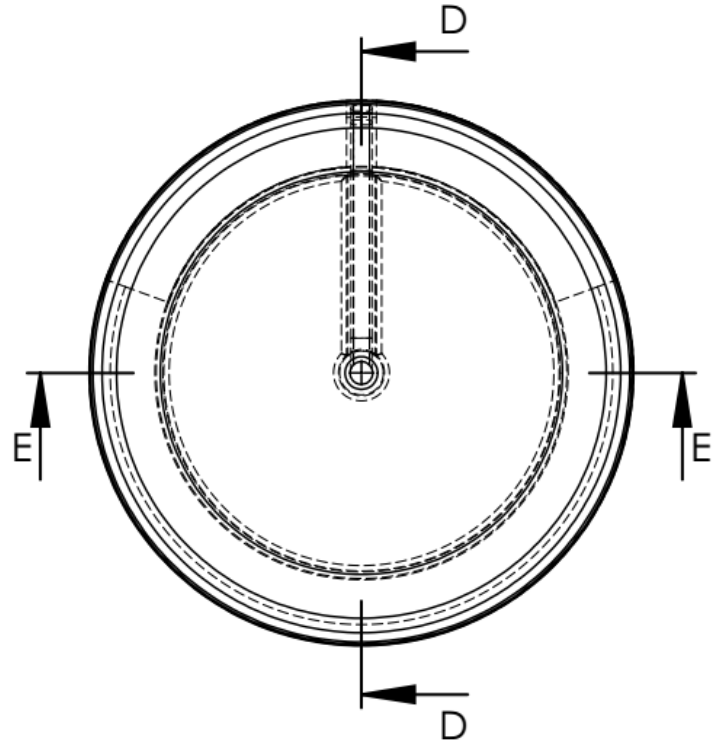

# Andaz Tub 51x22

SECTION D-D

SECTION E-E

Tub Weight: 200lbs