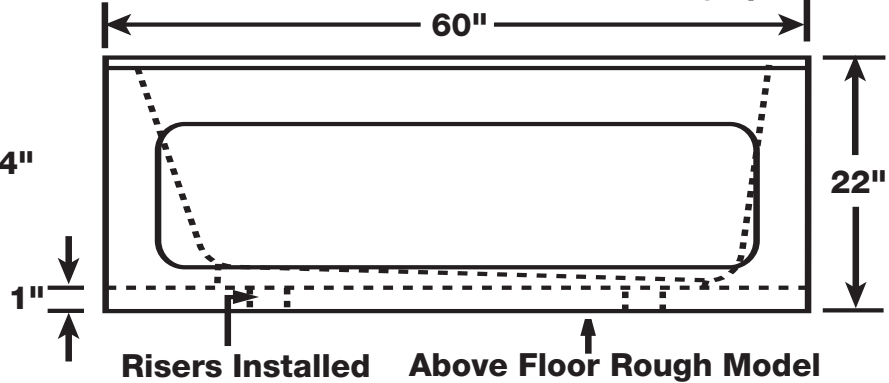

3260 General Specifications

Regular Model

60" Length overall

32" Width overall

19 3/4" Overall Height

Above Floor Rough Model

60" Length overall

32" Width overall

22" Overall Height

Capacity: 40 gallons

Risers Installed Above Floor Rough Model