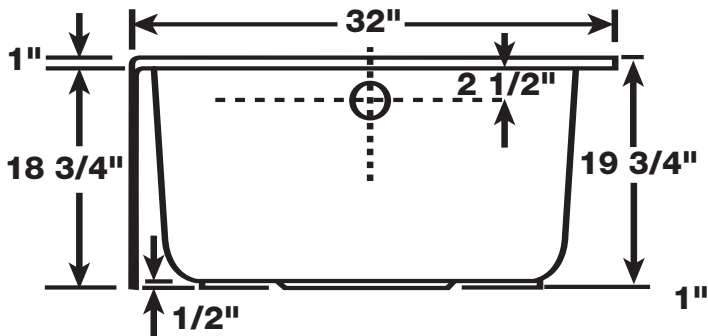

3260 General Specifications

Regular Model

60" Length overall

32" Width overall

19 3/4" Overall Height

Above Floor Rough Model

60" Length overall

32" Width overall

22" Overall Height

Capacity: 40 gallons

Risers Installed Above Floor Rough Model