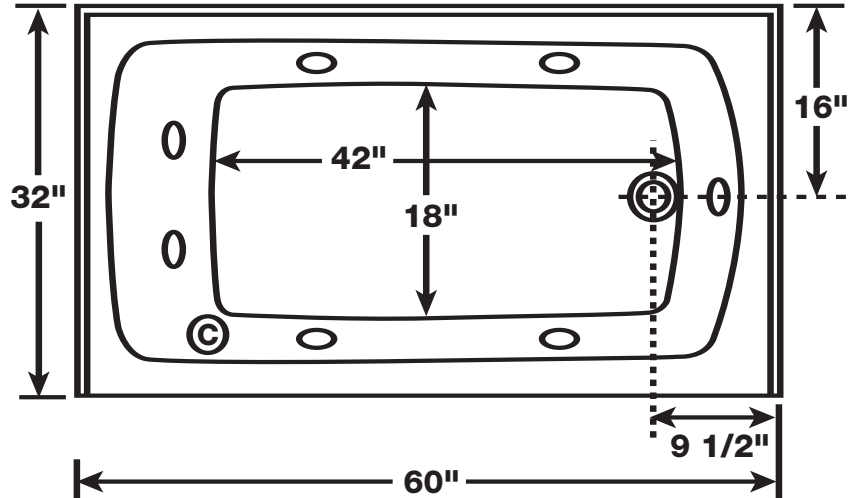

3260 General Specifications

Regular Model

60" Length overall

32" Width overall

19 3/4" Overall Height

Above Floor Rough Model

60" Length overall

32" Width overall

22" Overall Height

Capacity: 40 gallons

Risers Installed Above Floor Rough Model