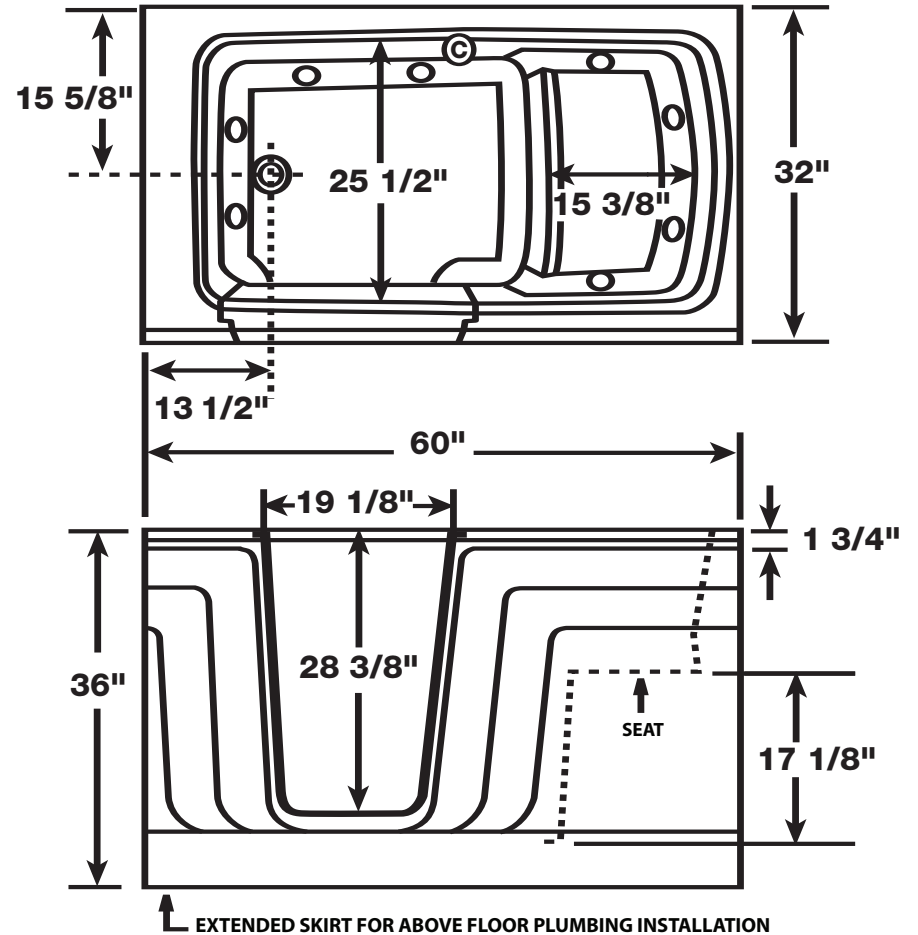

Passages™ 3260 General Specifications

Size: 60" l x 32" w x 33" h

Water Capacity: 116 gallons

Drain Position: End

Passages™ models are available in both Standard and Above Floor Rough models.

Standard Model: Primarily utilized in new construction applications and replacement where the plumbing is easy to access or move.

Above Floor Rough Model: Primarily for replacement application where the plumbing is difficult to access or move; and may need to be routed under the bath.