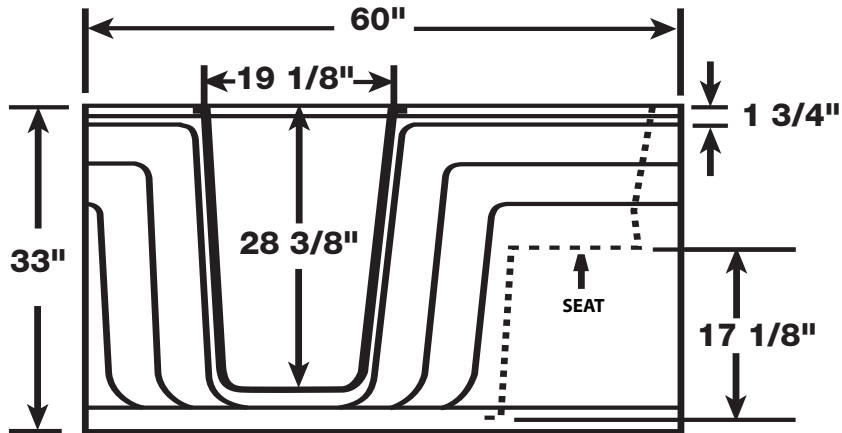

Passages™ 3260 General Specifications

Size: 60" l x 32" w x 33" h

Water Capacity: 116 gallons

Drain Position: End

Passages™ models are available in both Standard and Above Floor Rough models.

Standard Model: Primarily utilized in new construction applications and replacement where the plumbing is easy to access or move.

Above Floor Rough Model: Primarily for replacement application where the plumbing is difficult to access or move; and may need to be routed under the bath.