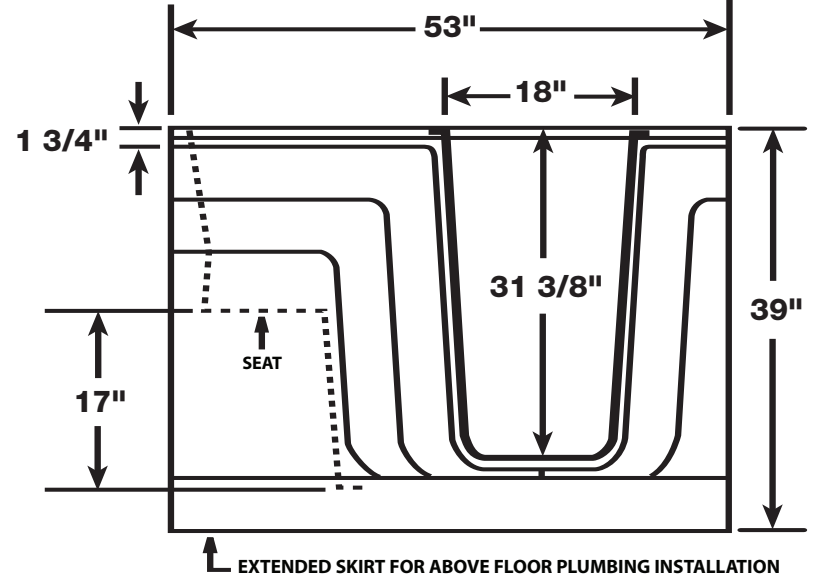

## Passages™ 3053 General Specifications

Size: 53" l x 30" w x 36" h

Water Capacity: 112 gallons

Drain Position: End

Passages™ models are available in both Standard and Above Floor Rough models.

**Standard Model:** Primarily utilized in new construction applications and replacement where the plumbing is easy to access or move.

**Above Floor Rough Model:** Primarily for replacement application where the plumbing is difficult to access or move; and may need to be routed under the bath.