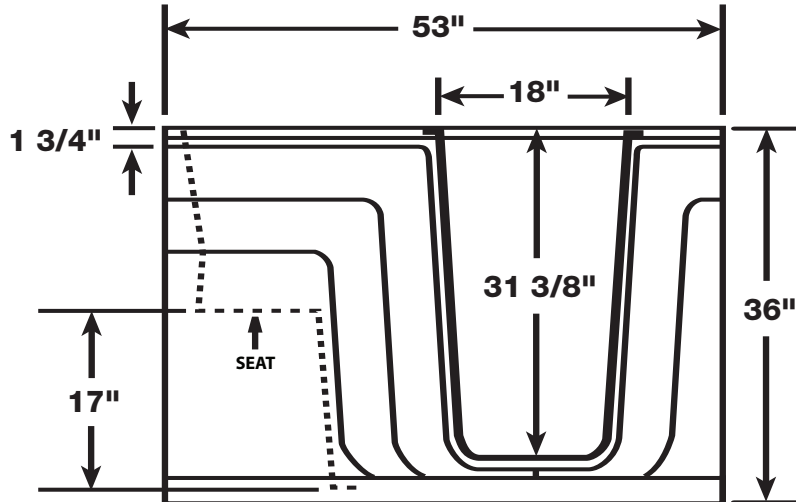

## Passages™ 3053 General Specifications

Size: 53" l x 30" w x 36" h

Water Capacity: 112 gallons

Drain Position: End

Passages™ models are available in both Standard and Above Floor Rough models.

**Standard Model:** Primarily utilized in new construction applications and replacement where the plumbing is easy to access or move.

**Above Floor Rough Model:** Primarily for replacement application where the plumbing is difficult to access or move; and may need to be routed under the bath.