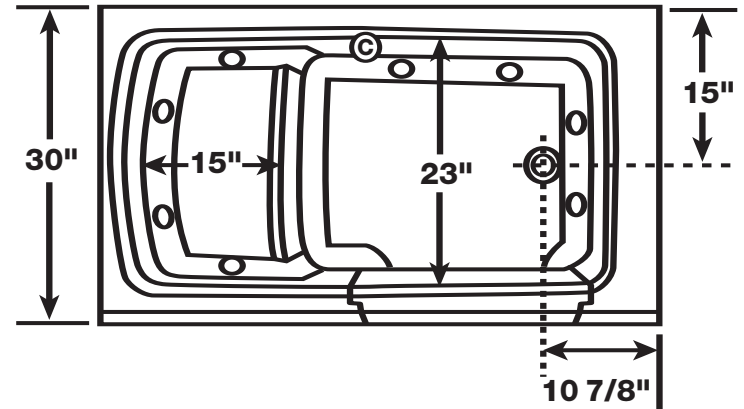

## Passages™ 3053 General Specifications

Size: 53" l x 30" w x 36" h

Water Capacity: 112 gallons

Drain Position: End

Passages™ models are available in both Standard and Above Floor Rough models.

**Standard Model:** Primarily utilized in new construction applications and replacement where the plumbing is easy to access or move.

**Above Floor Rough Model:** Primarily for replacement application where the plumbing is difficult to access or move; and may need to be routed under the bath.